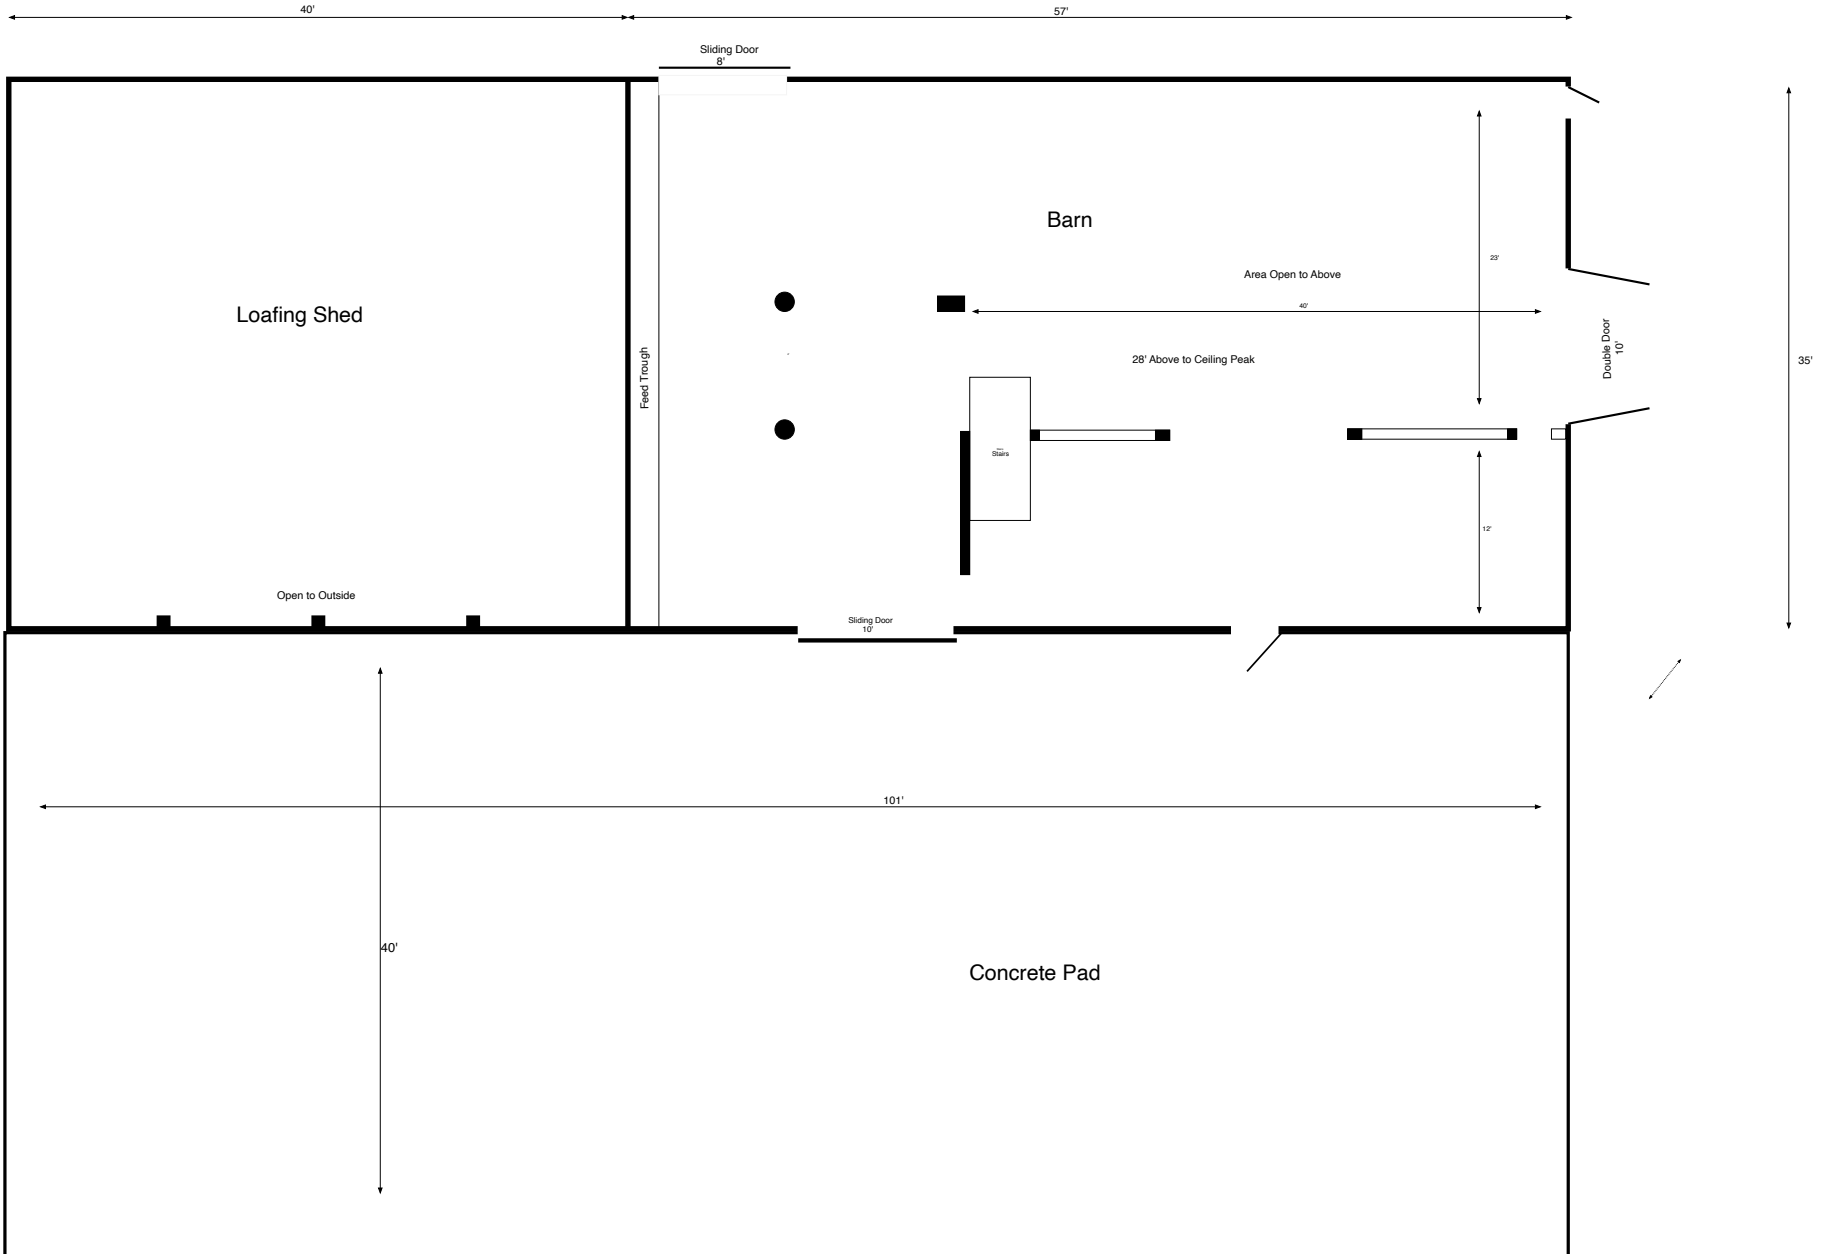

Engelbrecht Barn

Ground Level

Engelbrecht Barn

Second Floor

10' Scale

17'

35'

Open to Above

Area Open to Below and Above

Stairs

7' to Ceiling

12'